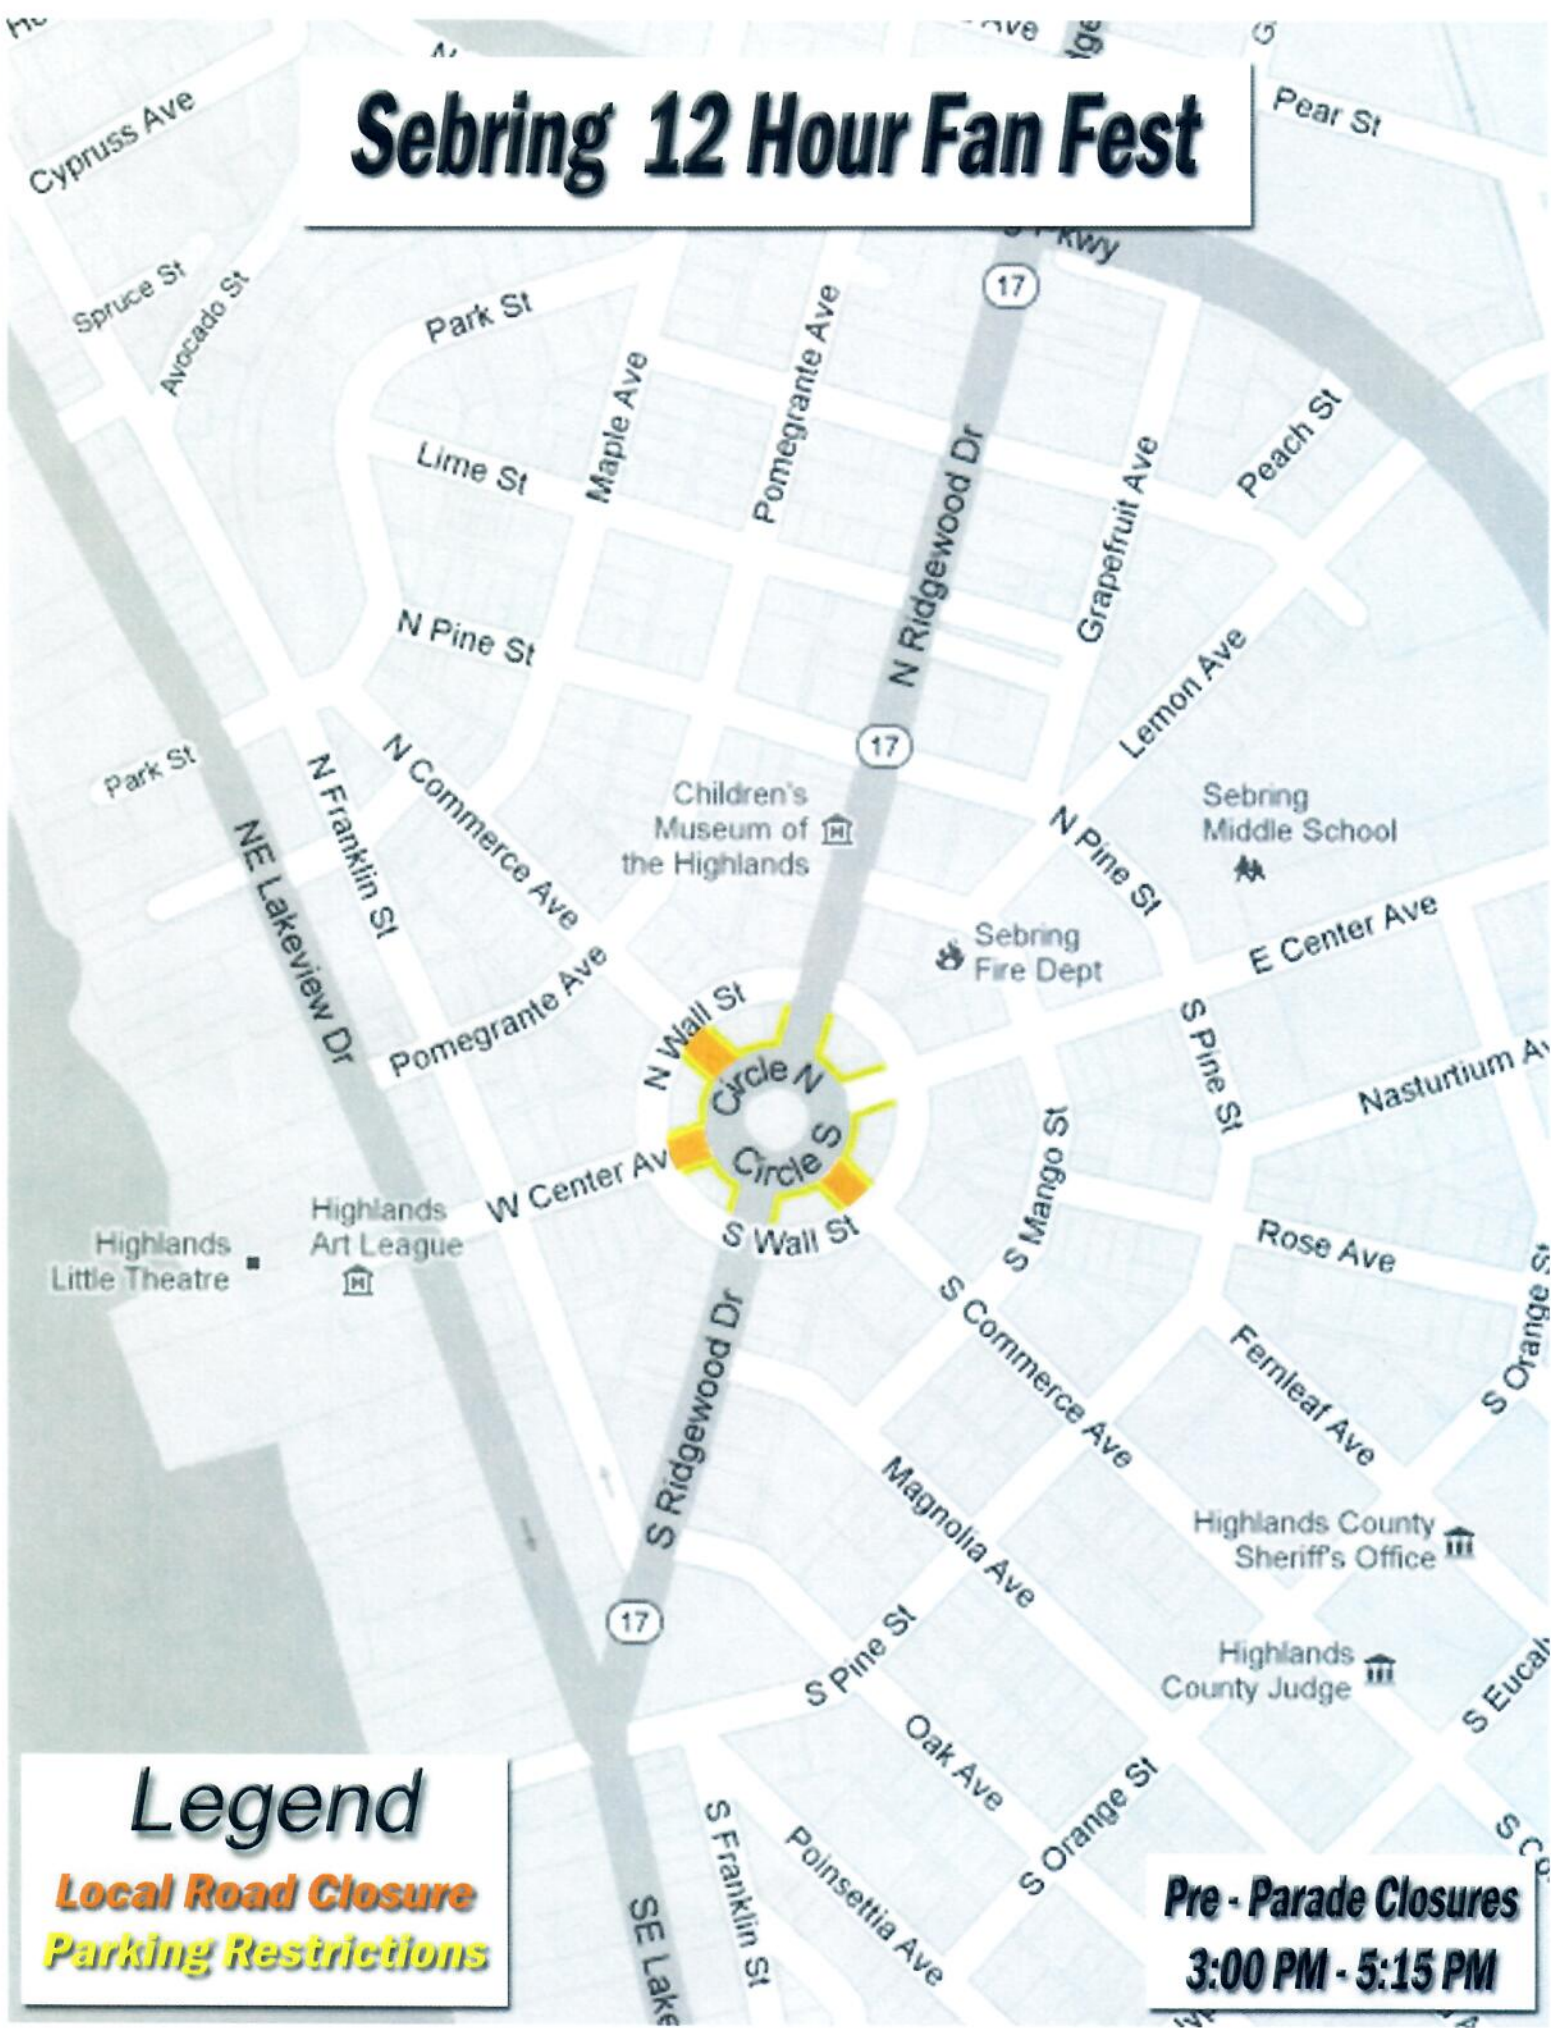

# Sebring 12 Hour Fan Fest

## Legend

**Local Road Closure**  
**Parking Restrictions**

**Pre - Parade Closures**  
**3:00 PM - 5:15 PM**